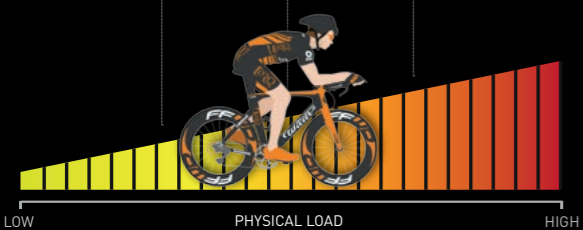

The TORQ Recovery System™ is composed of 4 phases, which layer TORQ products cumulatively as exercise load increases.