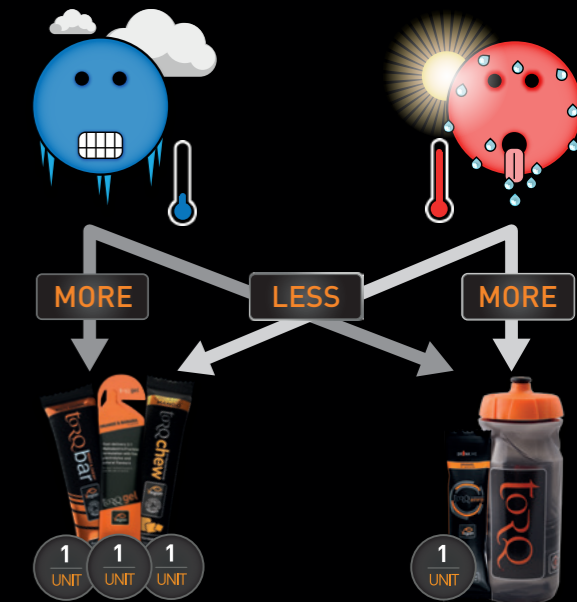

Smooth

TORQ BAR

- Part of the TORQ Fuelling System™
- Multiple Transportable Carbohydrates
- Moist & chewy
- Very low in fat
- Organic Soil Association Certification
- Softest ever formulation

FLAVOURS

- Organic Zesty Orange
- Organic Sundried Banana
- Organic Juicy Mango
- Organic Zingy Apple

SOFT

TORQ CHEW

- Part of the TORQ Fuelling System™
- Multiple Transportable Carbohydrates
- Organic Soil Association Certification
- Very low in fat
- Cold

FLAVOURS

- Organic Mango
- Organic Pineapple

CHEWY

EASY AS 1 2 3

RECOVERY SYSTEM™

- PHASE
- PHASE
- PHASE
- PHASE

The **TORQ Recovery System™** is composed of 4 phases, which layer TORQ products cumulatively as exercise load increases.

4 PHASE RECOVERY SYSTEM