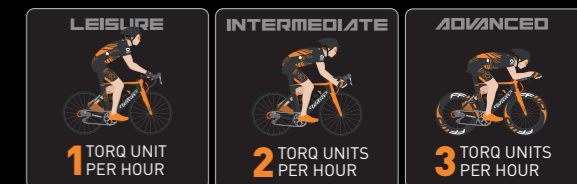

EASY AS 1 2 3

RECOVERY SYSTEM™

- PHASE
- PHASE
- PHASE
- PHASE

The **TORQ Recovery System™** is composed of 4 phases, which layer TORQ products cumulatively as exercise load increases.

4 PHASE RECOVERY SYSTEM