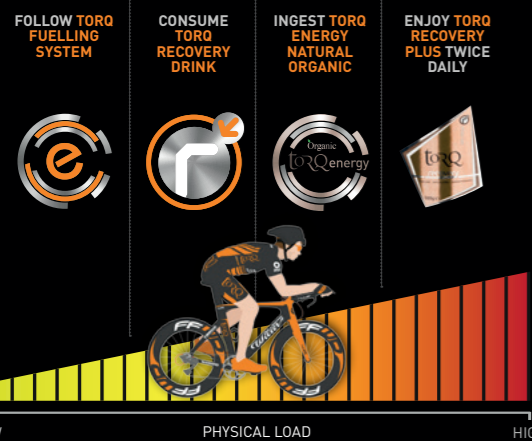

SOFT

TORQ CHEW

- Part of the TORQ Fuelling System™
- Multiple Transportable Carbohydrates
- Organic Soil Association Certification
- Very low in fat
- Cold

FLAVOURS

- Organic Mango
- Organic Pineapple

CHEWY

EASY AS 1 2 3

RECOVERY SYSTEM™

- PHASE
- PHASE
- PHASE
- PHASE

The **TORQ Recovery System™** is composed of 4 phases, which layer TORQ products cumulatively as exercise load increases.

4 PHASE RECOVERY SYSTEM